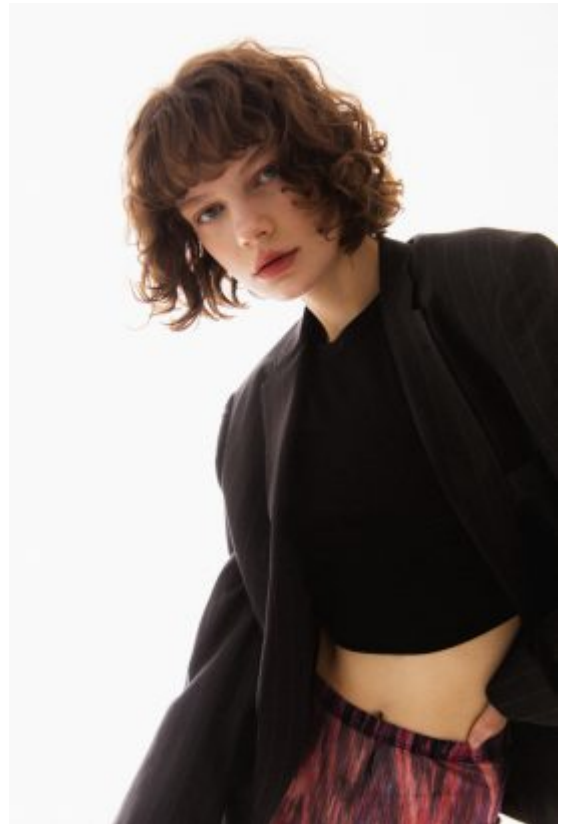

TRUE MODELS

Catty Zaurazhnova

175 | 76 / 60 / 89 / 37.5 | Brown / Blue

TRUE MODELS

Catty Zaurazhnova

175 | 76 / 60 / 89 / 37.5 | Brown / Blue

TRUE MODELS

Catty Zaurazhnova

175 | 76 / 60 / 89 / 37.5 | Brown / Blue

TRUE MODELS

Catty Zaurazhnova

175 | 76 / 60 / 89 / 37.5 | Brown / Blue

TRUE MODELS

Catty Zaurazhnova

175 | 76 / 60 / 89 / 37.5 | Brown / Blue

TRUE MODELS