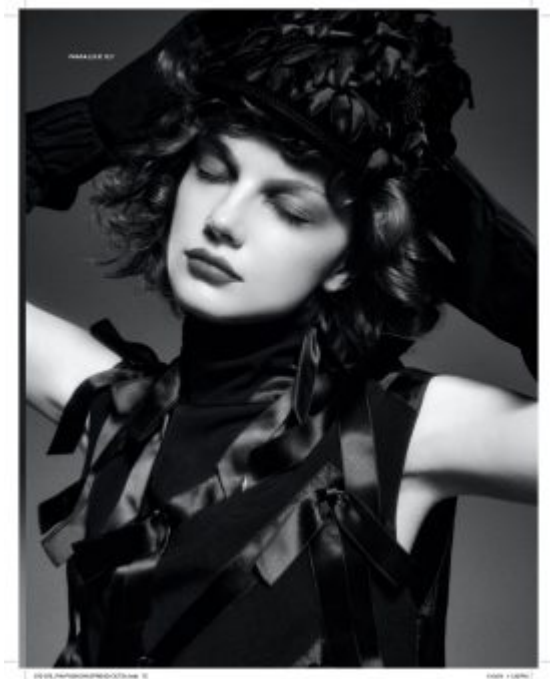

TRUE MODELS

Catty Zaurazhnova

175 | 76 / 60 / 89 / 37.5 | Brown / Blue

TRUE MODELS

Catty Zaurazhnova

175 | 76 / 60 / 89 / 37.5 | Brown / Blue

TRUE MODELS

Catty Zaurazhnova

175 | 76 / 60 / 89 / 37.5 | Brown / Blue

TRUE MODELS

Catty Zaurazhnova

175 | 76 / 60 / 89 / 37.5 | Brown / Blue

TRUE MODELS

Catty Zaurazhnova

175 | 76 / 60 / 89 / 37.5 | Brown / Blue

TRUE MODELS